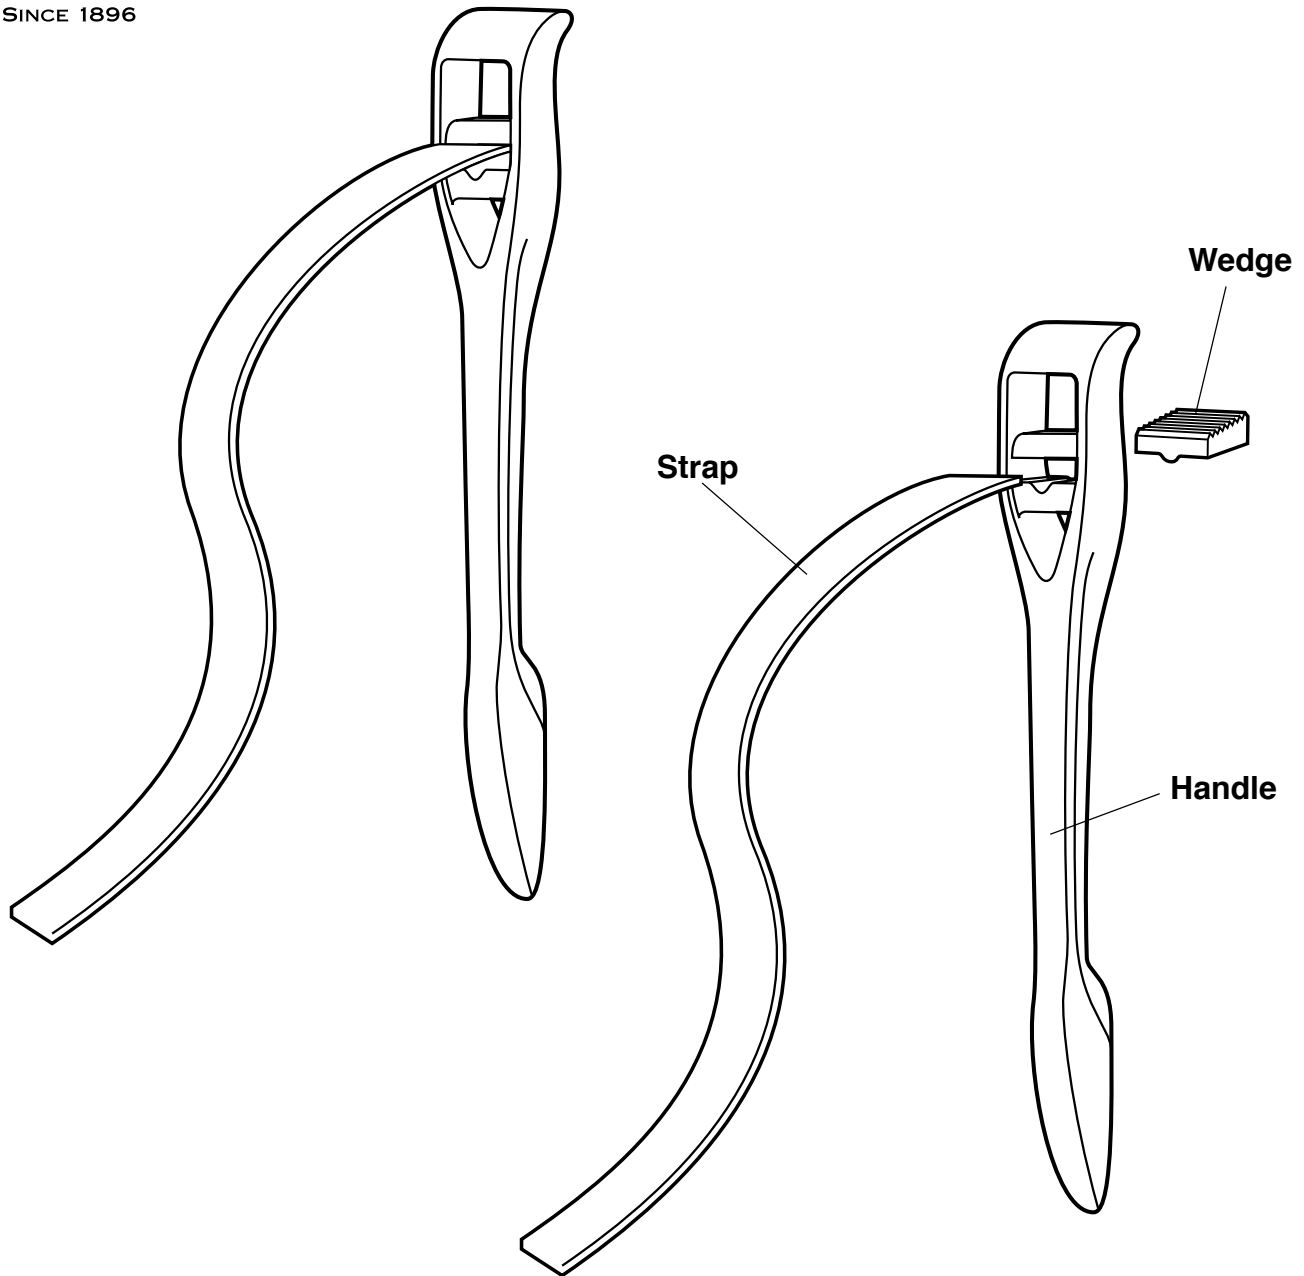

# Strap Wrenches ("A" models)

Replacement Parts

## Parts List

STRAP			WEDGE	
Tool	Item Code	Cat. No.	Item Code	Cat. No.
SW12A	92248	SW12AS	92251	SW12AW
SW12A30	92247	SW12A30S	92251	SW12AW
SW18A	92249	SW18AS	92252	SW18AW
SW18A48	92246	SW1848AS	92252	SW18AW
SW24A	92250	SW24AS	92253	SW24AW
SW24A72	92236	SW2472AS	92253	SW24AW